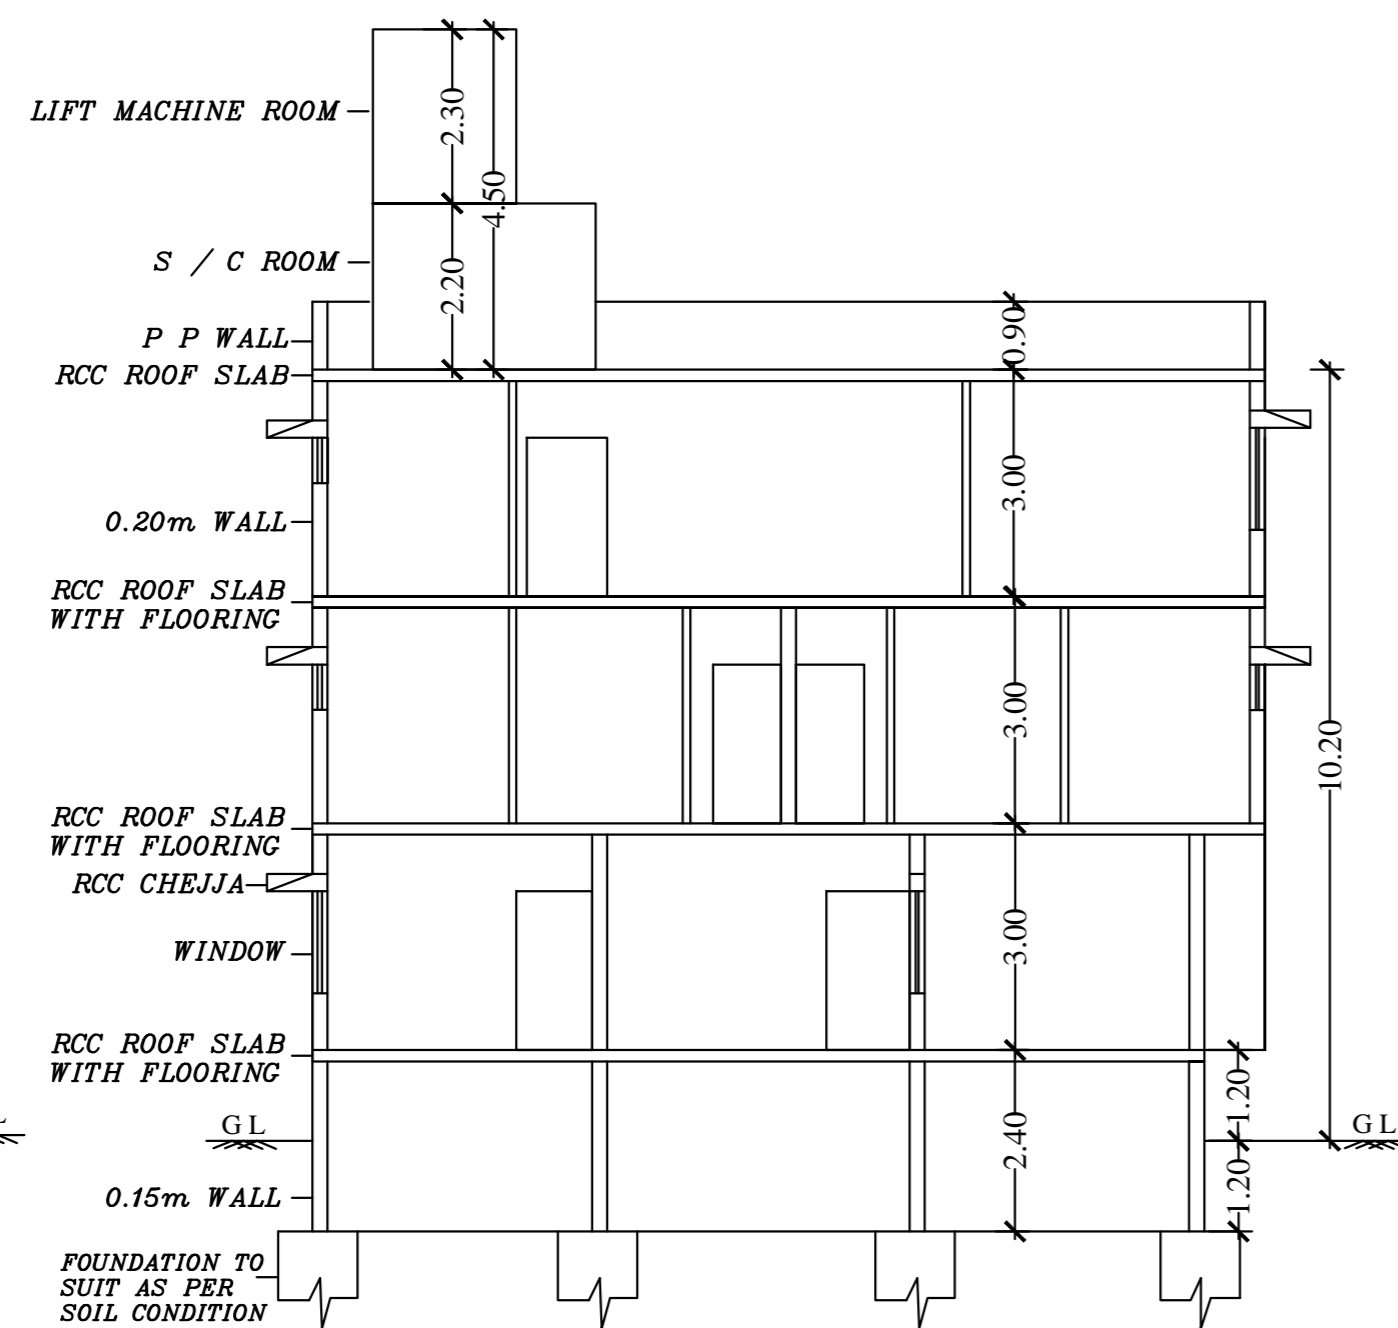

SECTION ON AA

Block : A (A)

Floor Name	Total Built Up Area (Sq.mt)	Deductions (Area in Sq.mt)							Proposed FAR Area (Sq.mt)	Total FAR Area (Sq.mt)	Trmt (No.)
		StarCase	Lift	Lift Machine	Void	Ramp	Parking	Resi.			
Terrace Floor	21.20	19.17	0.00	2.03	0.00	0.00	0.00	0.00	0.00	00	
Second Floor	222.30	0.00	2.03	0.00	6.84	0.00	0.00	213.43	213.43	02	
First Floor	234.09	0.00	2.03	0.00	6.84	0.00	0.00	225.22	225.22	01	
Ground Floor	226.23	0.00	2.03	0.00	41.23	0.00	0.00	182.97	182.97	01	
Basement Floor	249.34	0.00	2.03	0.00	0.00	40.34	198.65	0.00	8.32	00	
Total	953.16	19.17	8.12	2.03	54.91	40.34	198.65	621.62	629.94	04	

FAR & Tenement Details

Block	No. of Same Bldg	Total Built Up Area (Sq.mt)	Deductions (Area in Sq.mt)							Proposed FAR Area (Sq.mt)	Total FAR Area (Sq.mt)	Trmt (No.)
			StarCase	Lift	Lift Machine	Void	Ramp	Parking	Resi.			
A (A)	1	953.16	19.17	8.12	2.03	54.91	40.34	198.65	621.62	629.94	04	
Grand Total	1	953.16	19.17	8.12	2.03	54.91	40.34	198.65	621.62	629.94	04	

Required Parking (Table 7a)

Block Name	Type	SubUse	Area (Sq.mt)	Units		Car	
				Reqd.	Prop.	Reqd./Unit	Prop.
A (A)	Residential	Plotted Resi development	50 - 225	1	-	1	3
			225.01 - 375	1	-	2	2
Total				-	-	5	5

Parking Check (Table 7b)

Vehicle Type	Reqd.		Achieved	
	No.	Area (Sq.mt)	No.	Area (Sq.mt)
Car	5	68.75	5	68.75
Total Car	5	68.75	5	68.75
TwoWheeler	-	13.75	0	0.00
Other Parking	-	-	-	129.90
Total			82.50	198.65

UnitBUA Table for Block : A (A)

FLOOR	Name	UnitBUA Type	UnitBUA Area	Carpet Area	No. of Rooms	No. of Tenement
GROUND FLOOR PLAN	GF	FLAT	182.97	168.20	10	1
FIRST FLOOR PLAN	FF	FLAT	225.21	212.41	14	1
SECOND FLOOR PLAN	SF1	FLAT	131.20	102.68	8	2
	SF2	FLAT	82.22	74.73	6	2
Total			621.60	558.02	38	4

Block USE/SUBUSE Details

Block Name	Block Use	Block SubUse	Block Structure	Block Land Use Category
A (A)	Residential	Plotted Resi development	Bldg upto 11.5 m. Ht.	R