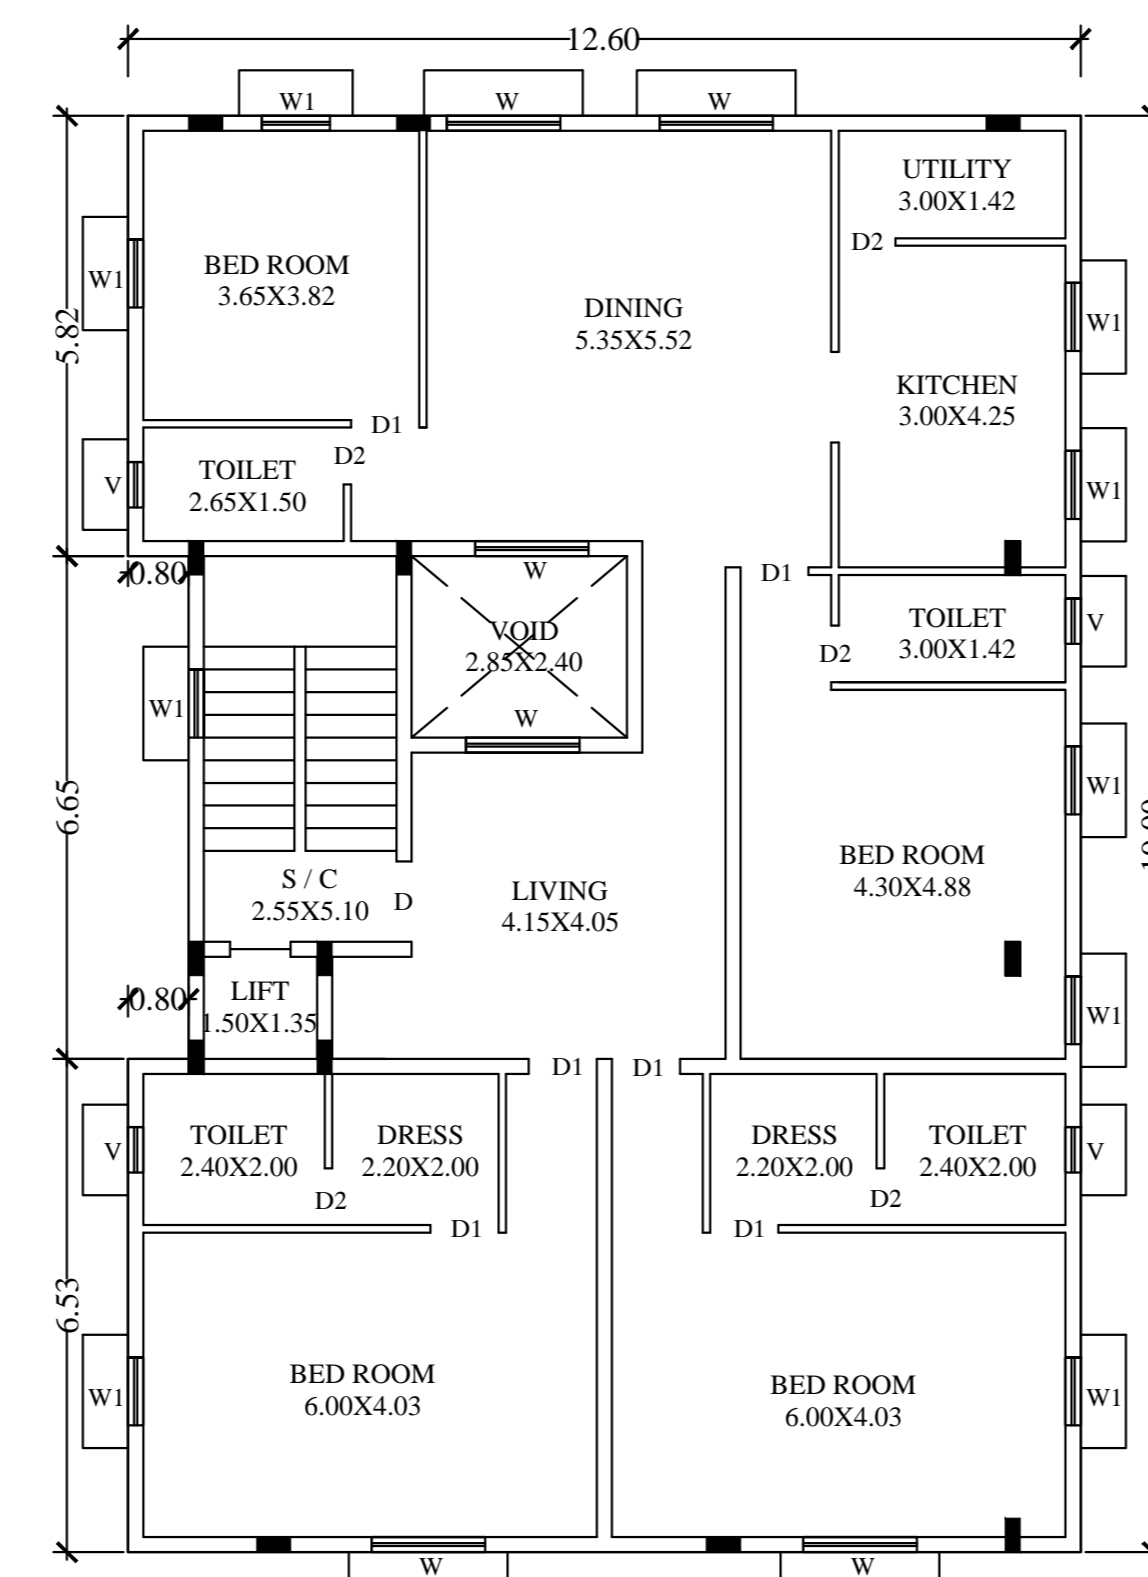

PROPOSED FIRST FLOOR PLAN