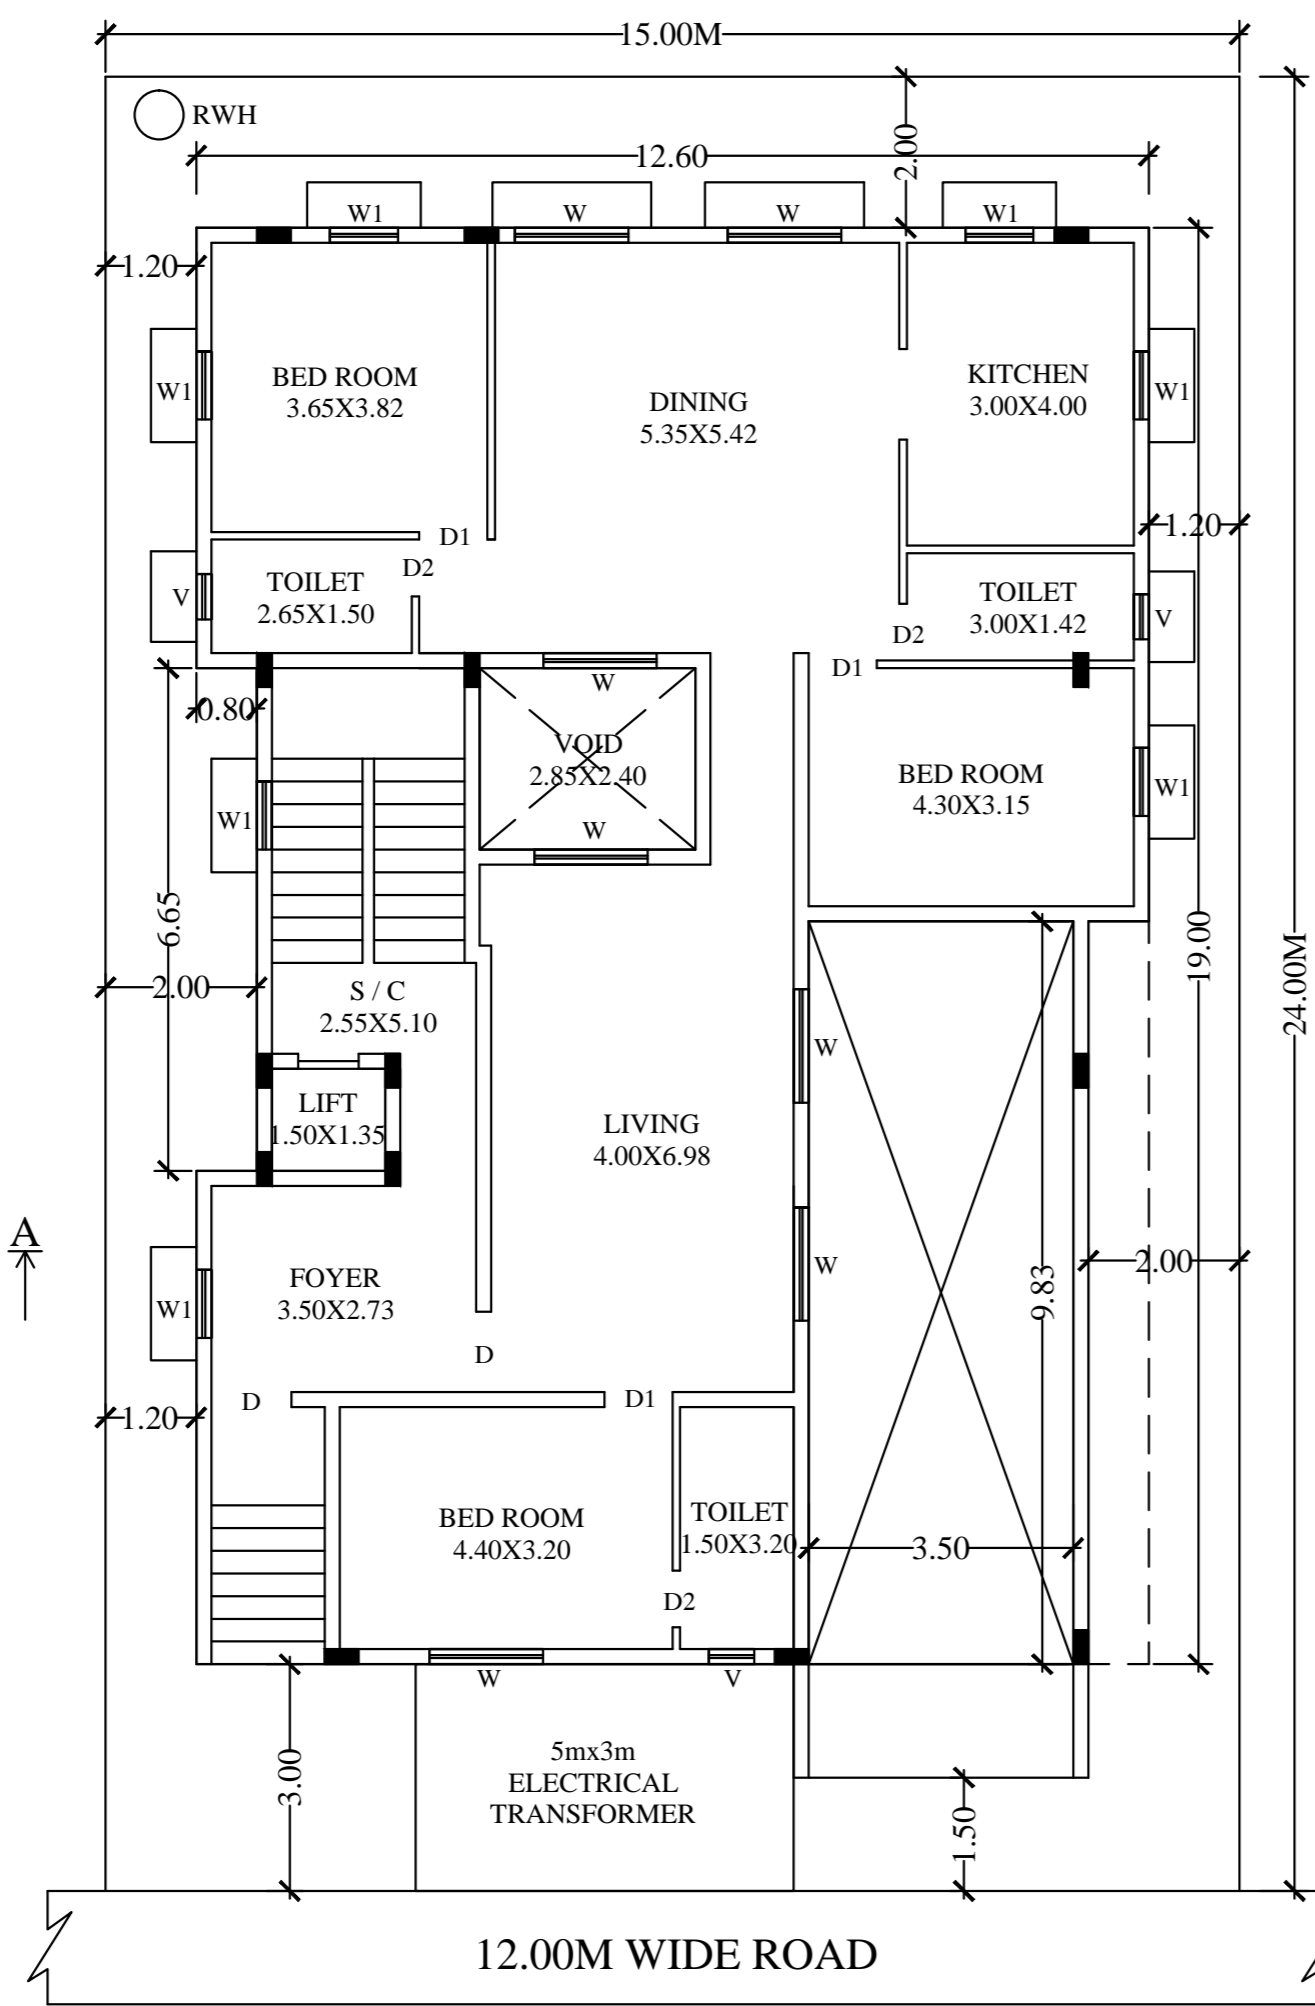

PROPOSED GROUND FLOOR PLAN