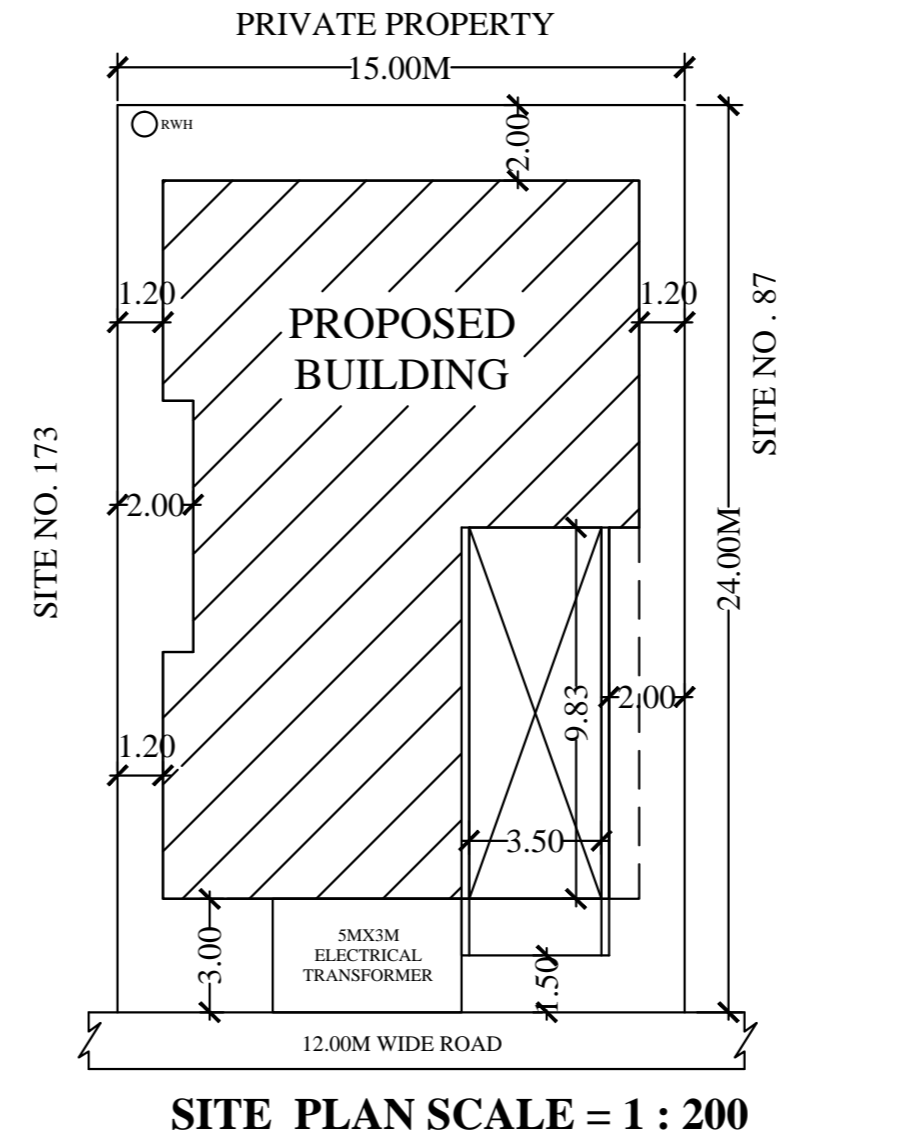

SITE PLAN SCALE = 1 : 200