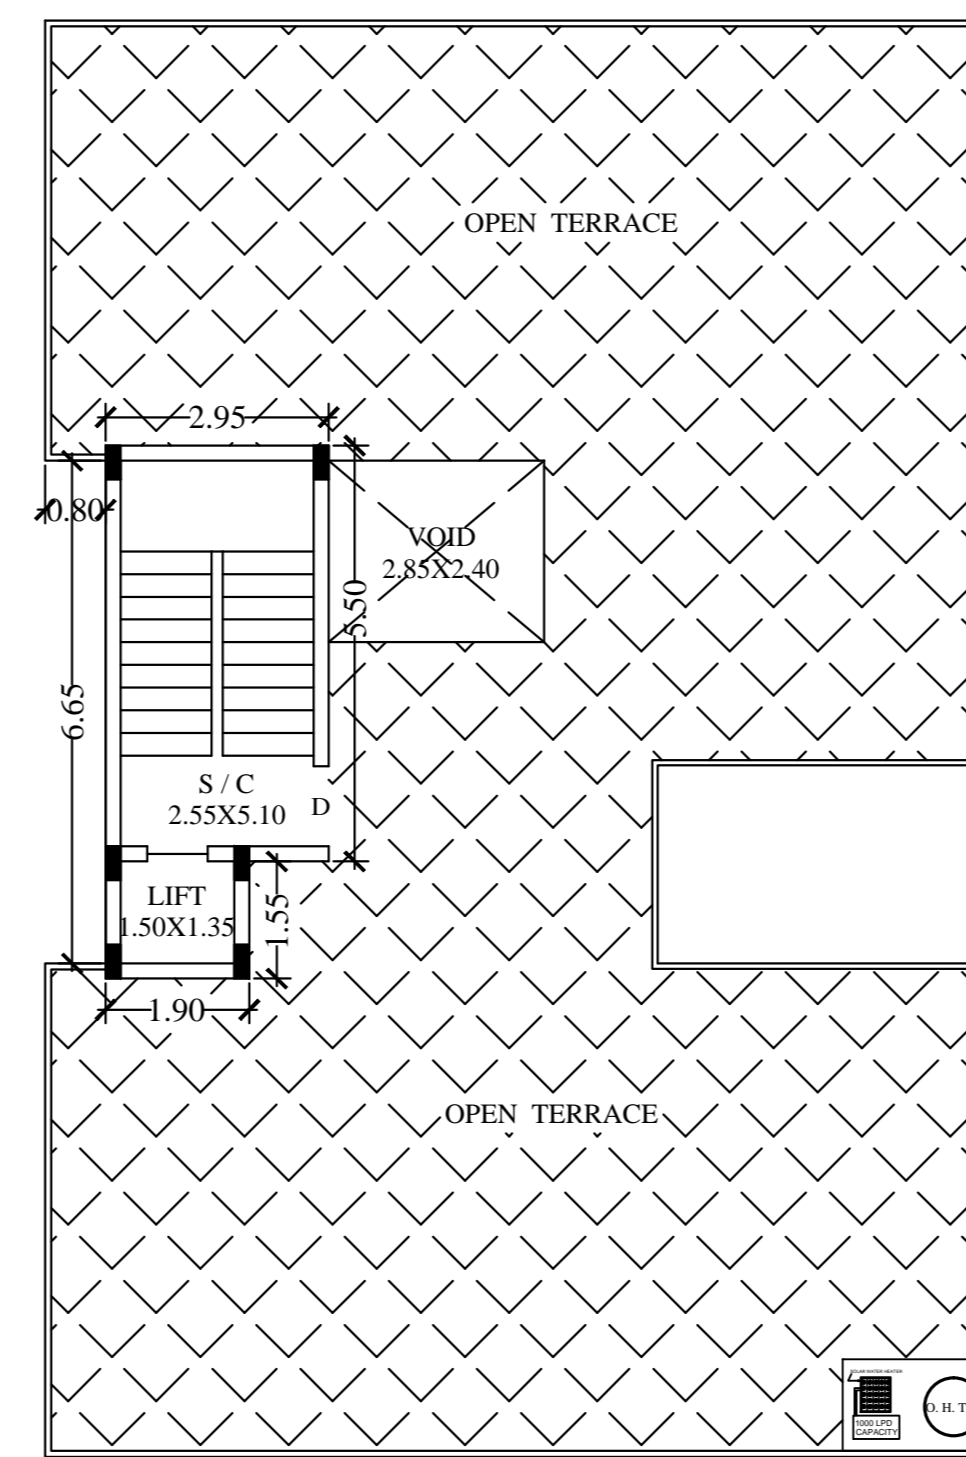

PROPOSED TERRACE FLOOR PLAN