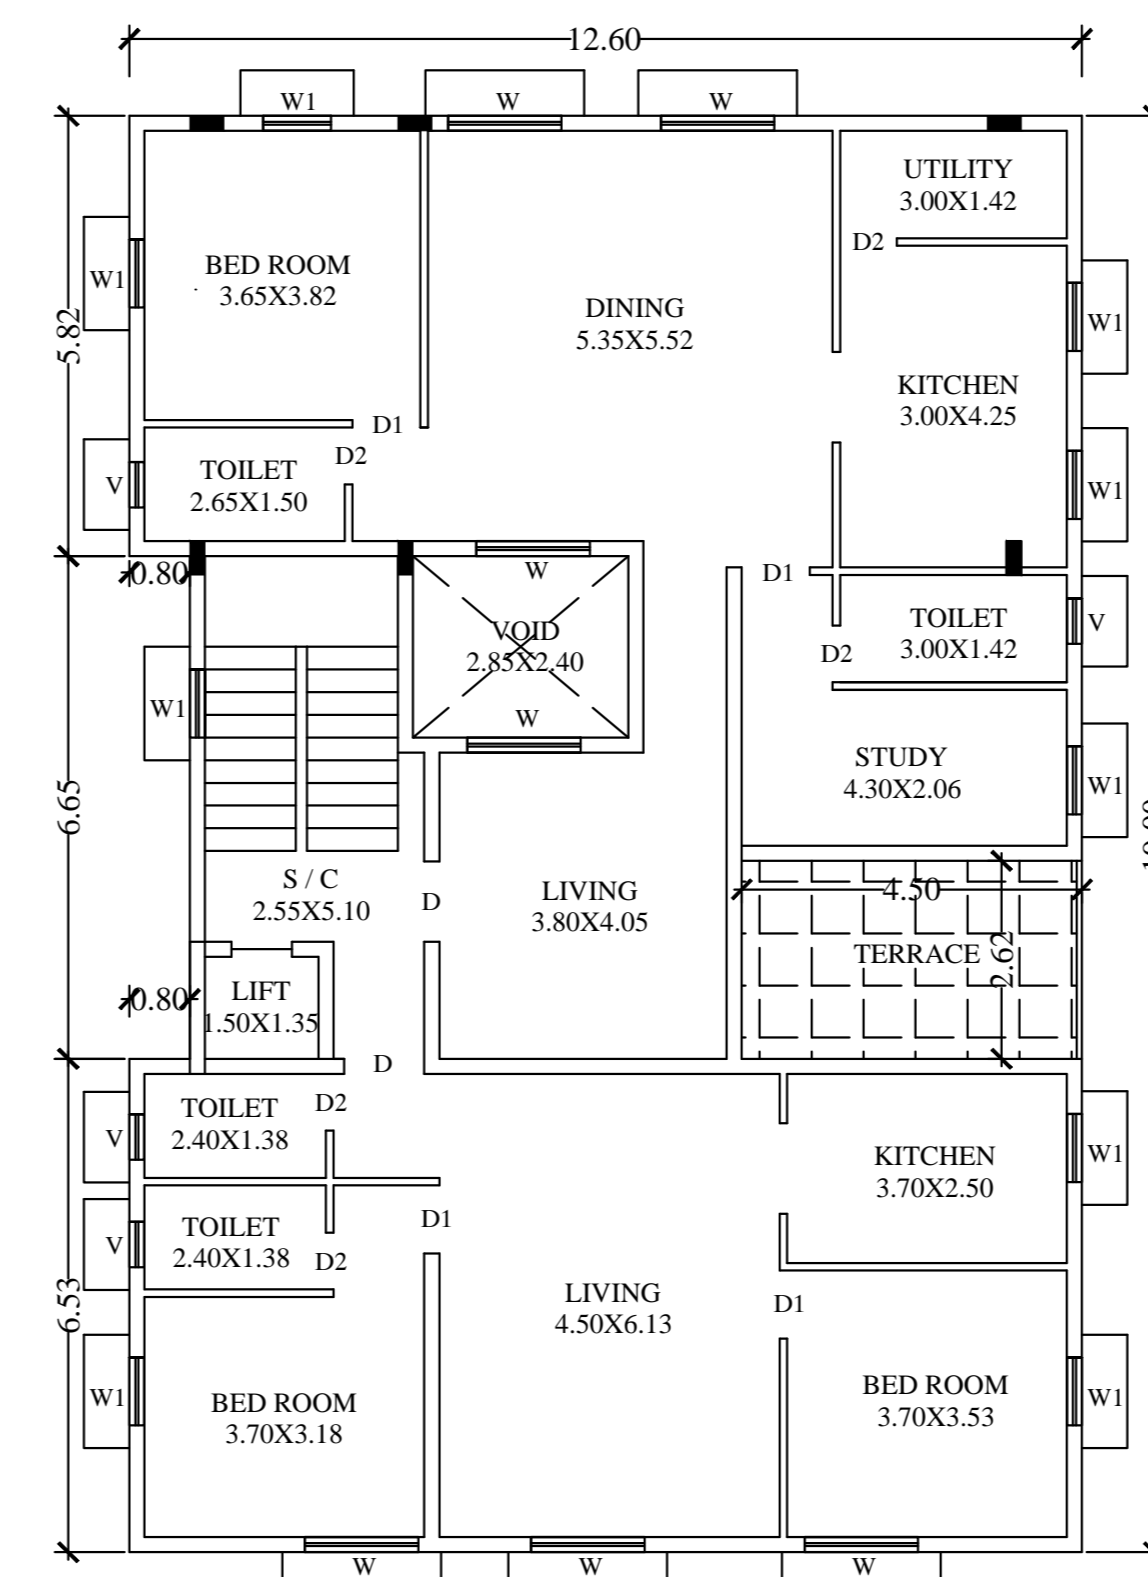

PROPOSED SECOND FLOOR PLAN